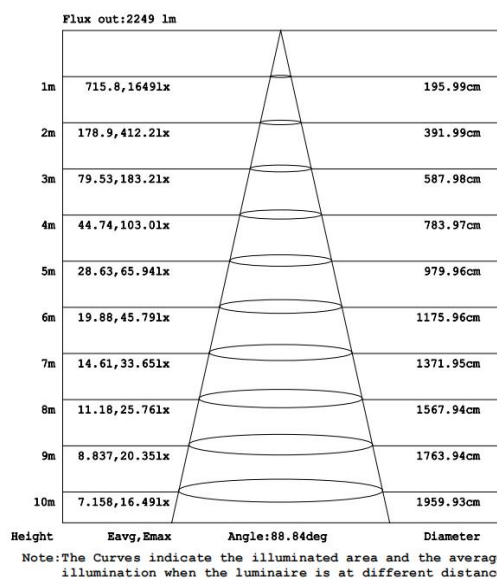

## Photometrical data

Luminous flux $\pm 10\%$ (lm)	3995 lm
Luminous efficacy	88 lm/w
Color temperature	<b>4000K</b>
Light color (designation)	Natural White
Color rendering index Ra	$\geq 90$
Standard deviation of color matching	$\leq 5$ SDCM
Luminous intensity/cd	1627
Flickering	Flicker free
Beam angle	96 °

### Dimensions & Weight

Diameter (mm)	600*23
Height (mm)	25
Product weight (g)	...