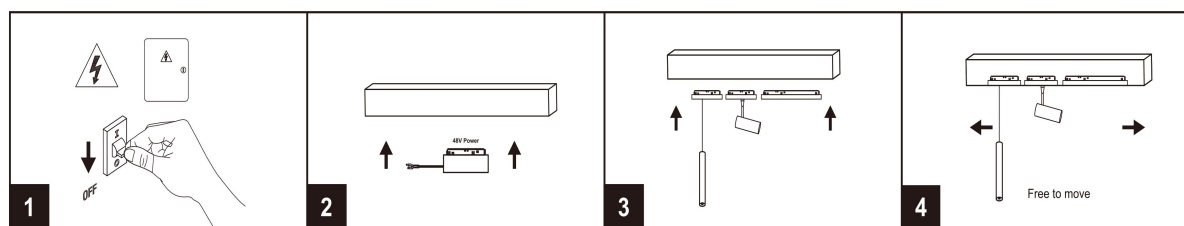

Certificates & Lifespan

Life (h)	30,000
Certificates	CB LVD EMC RoHS
Standards	ISO9001:2015

Logistical Data

Product code	Dimensions (L*W*H)	Pcs/ carton	G.W. kg	Volume CBM
HF20Y-P120-45W	119*11*12.5 cm	6	...	0.01636

Installation Method

Disclaimer

Subject to change without notice. Errors and omission excepted. Always make sure to use the most recent release.