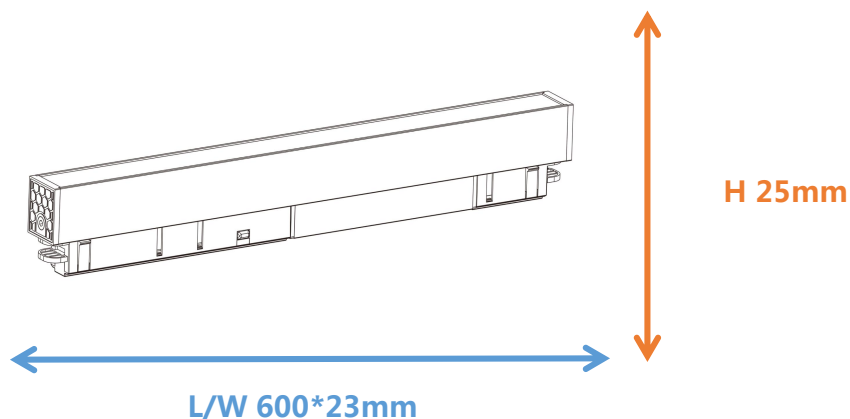

## Photometrical data

Luminous flux $\pm 10\%$ (lm)	3995 lm
Luminous efficacy	88 lm/w
Color temperature	<b>4000K</b>
Light color (designation)	Natural White
Color rendering index Ra	$\geq 90$
Standard deviation of color matching	$\leq 5$ SDCM
Luminous intensity/cd	1627
Flickering	Flicker free
Beam angle	96 °

### Dimensions & Weight

Diameter (mm)	600*23
Height (mm)	25
Product weight (g)	...