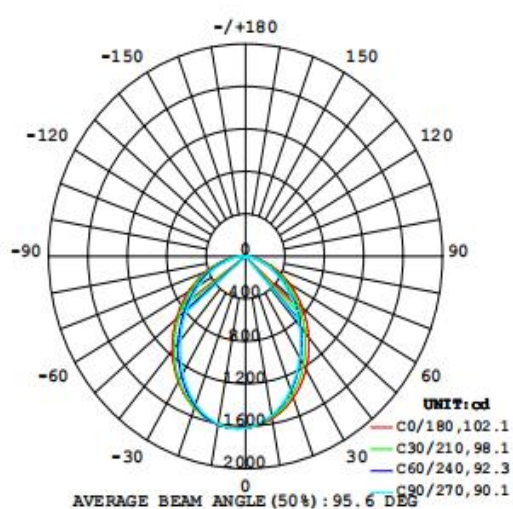

## Photometrical data

Luminous flux $\pm 10\%$ (lm)	3995 lm
Luminous efficacy	88 lm/w
Color temperature	<b>4000K</b>
Light color (designation)	Natural White
Color rendering index Ra	$\geq 90$
Standard deviation of color matching	$\leq 5$ SDCM
Luminous intensity/cd	1627
Flickering	Flicker free
Beam angle	96 °

### Dimensions & Weight

Diameter (mm)	600*23
Height (mm)	25
Product weight (g)	...