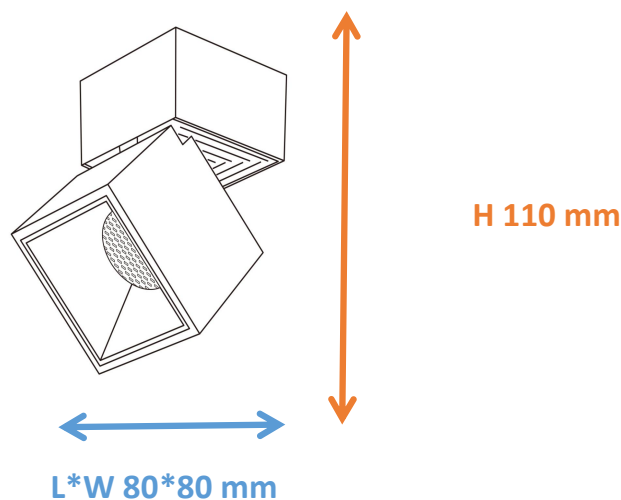

Features

- No opening design, easy installation
- The integration of design, installation is convenient
- Frosted aluminum texture, good corrosion resistance

Electrical Data

Nominal wattage (W)	10 W
Nominal Voltage (V)	220-240 V
Mains Frequency (Hz)	50
Nominal Current (mA)	78
LED Driver Current (mA)	300
LED Driver Voltage (V)	28-42
LED Driver Efficiency (%)	83%
Power Factor λ	0.5
Total harmonic distortion (%)	...
Operating mode	Built in LED driver

Photometrical data

Luminous flux $\pm 10\%$ (lm)	729 lm
Luminous efficacy	73 lm/w
Color temperature	4000K
Light color (designation)	Natural White
Color rendering index Ra	≥ 80
Standard deviation of color matching	≤ 5 SDCM
Luminous intensity/cd	2512
Flickering	Flicker free
Beam angle	25 °

Dimensions & Weight

Diameter (mm)	80*80
Height (mm)	110
Product weight (g)	...

Material & Colors

Product color	White
Housing color	White
Body material	Aluminum
LGP material	PC
Mercury content	0.0 mg

Application & Mounting

Ambient temperature range	-20°C - +60 °C
Temperature range at storage	-25°C - +60 °C
Type of connection	Screw fixing
Type of protection	IP20
Dimmable	No
Mounting type	Don't open the hole
Mounting location	Ceiling
Application environment	Indoor
Cut size (mm)	No
LED module replaceable	Not replaceable
With light source	Yes