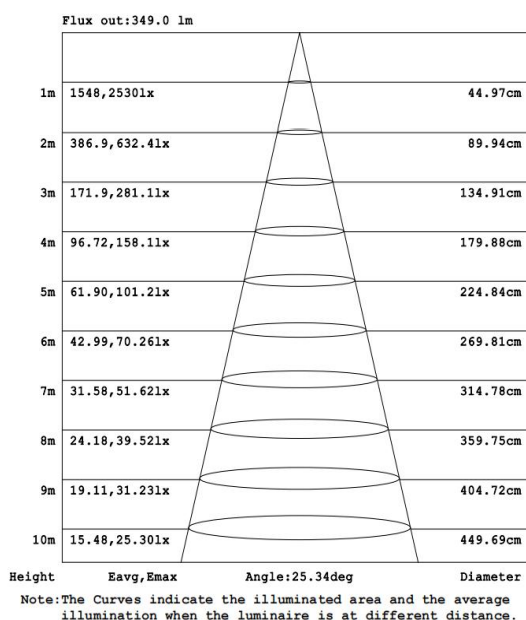

Features

- No opening design, easy installation
- The integration of design, installation is convenient
- Frosted aluminum texture, good corrosion resistance

Electrical Data

Nominal wattage (W)	10 W
Nominal Voltage (V)	220-240 V
Mains Frequency (Hz)	50
Nominal Current (mA)	78
LED Driver Current (mA)	300
LED Driver Voltage (V)	28-42
LED Driver Efficiency (%)	83%
Power Factor λ	0.5
Total harmonic distortion (%)	...
Operating mode	Built in LED driver

Photometrical data

Luminous flux $\pm 10\%$ (lm)	729 lm
Luminous efficacy	73 lm/w
Color temperature	4000K
Light color (designation)	Natural White
Color rendering index Ra	≥ 80
Standard deviation of color matching	≤ 5 SDCM
Luminous intensity/cd	2512
Flickering	Flicker free
Beam angle	25 °

Dimensions & Weight

Diameter (mm)	80*80
Height (mm)	110
Product weight (g)	...

Material & Colors

Product color	White
Housing color	White
Body material	Aluminum
LGP material	PC
Mercury content	0.0 mg

Application & Mounting