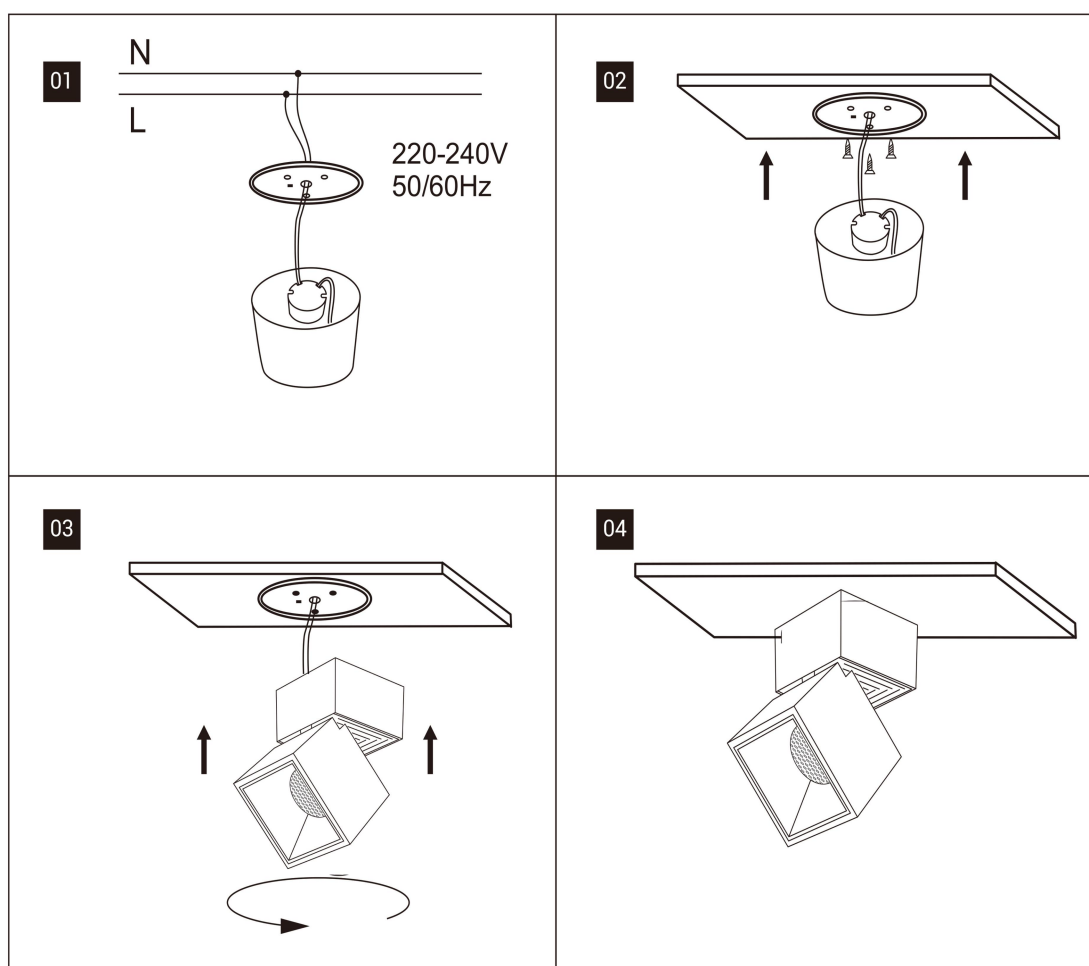

Certificates & Lifespan

Life (h)	50,000
Certificates	CB CE LVD EMC
Standards	ISO9001:2015

Logistical Data

Product code	Dimensions (L*W*H)	Pcs/ carton	G.W. kg	Volume CBM
HYD-226GS-10W	42*26*34.5 cm	40	...	0.03767

Installation Method

Disclaimer

Subject to change without notice. Errors and omission excepted. Always make sure to use the most recent release.