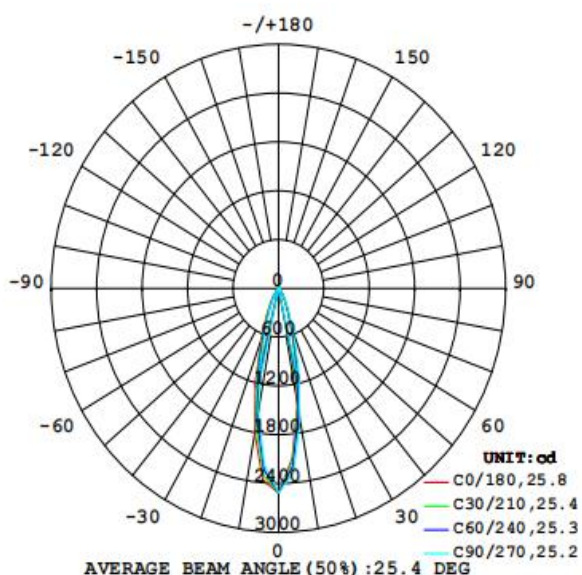

Features

- No opening design, easy installation
- The integration of design, installation is convenient
- Frosted aluminum texture, good corrosion resistance

Electrical Data

Nominal wattage (W)	10 W
Nominal Voltage (V)	220-240 V
Mains Frequency (Hz)	50
Nominal Current (mA)	78
LED Driver Current (mA)	300
LED Driver Voltage (V)	28-42
LED Driver Efficiency (%)	83%
Power Factor λ	0.5
Total harmonic distortion (%)	...
Operating mode	Built in LED driver

Photometrical data

Luminous flux $\pm 10\%$ (lm)	729 lm
Luminous efficacy	73 lm/w
Color temperature	4000K
Light color (designation)	Natural White
Color rendering index Ra	≥ 80
Standard deviation of color matching	≤ 5 SDCM
Luminous intensity/cd	2512
Flickering	Flicker free
Beam angle	25 °

Dimensions & Weight

Diameter (mm)	80*80
Height (mm)	110
Product weight (g)	...

Material & Colors

Product color	White
Housing color	White
Body material	Aluminum
LGP material	PC
Mercury content	0.0 mg

Application & Mounting