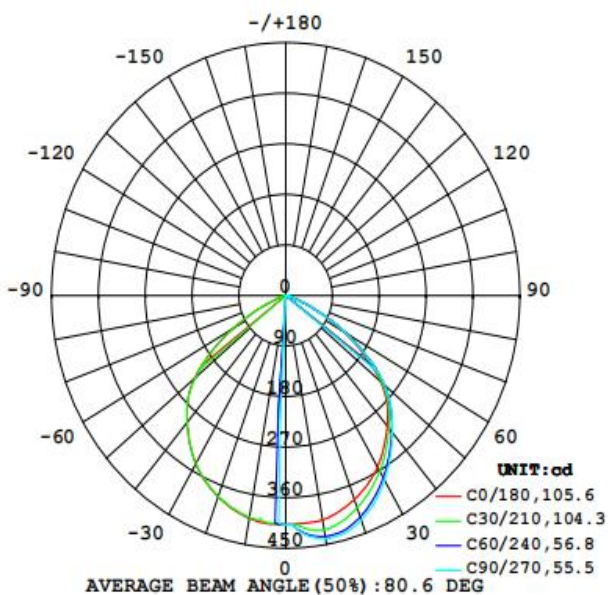

Electrical Data

Nominal wattage (W)	10W
Nominal Voltage (V)	220-240V
Mains Frequency (Hz)	50
Nominal Current (mA)	82
LED Driver Current (mA)	250
LED Driver Voltage (VDC)	28-42
LED Driver Efficiency (%)	≥83%
Power Factor λ	0.55
Total harmonic distortion (%)	...
Operating mode	Built in

Photometrical data

Luminous flux ±10% (lm)	751 lm
Luminous efficacy	71 lm/w
Color temperature	3000K
Light color (designation)	Warm White
Color rendering index Ra	≥ 80
Standard deviation of color matching	≤ 5 SDCM
Luminous intensity/cd	440
Flickering	Flicker free
Beam angle	81 °

Dimensions & Weight

Diameter (mm)	150*50*100
Height (mm)/C	600
Product weight (g)	...

Material & Colors

Product color	Black
Housing color	Black
Body material	Aluminum
Cover material	Glass
Mercury content	0.0 mg