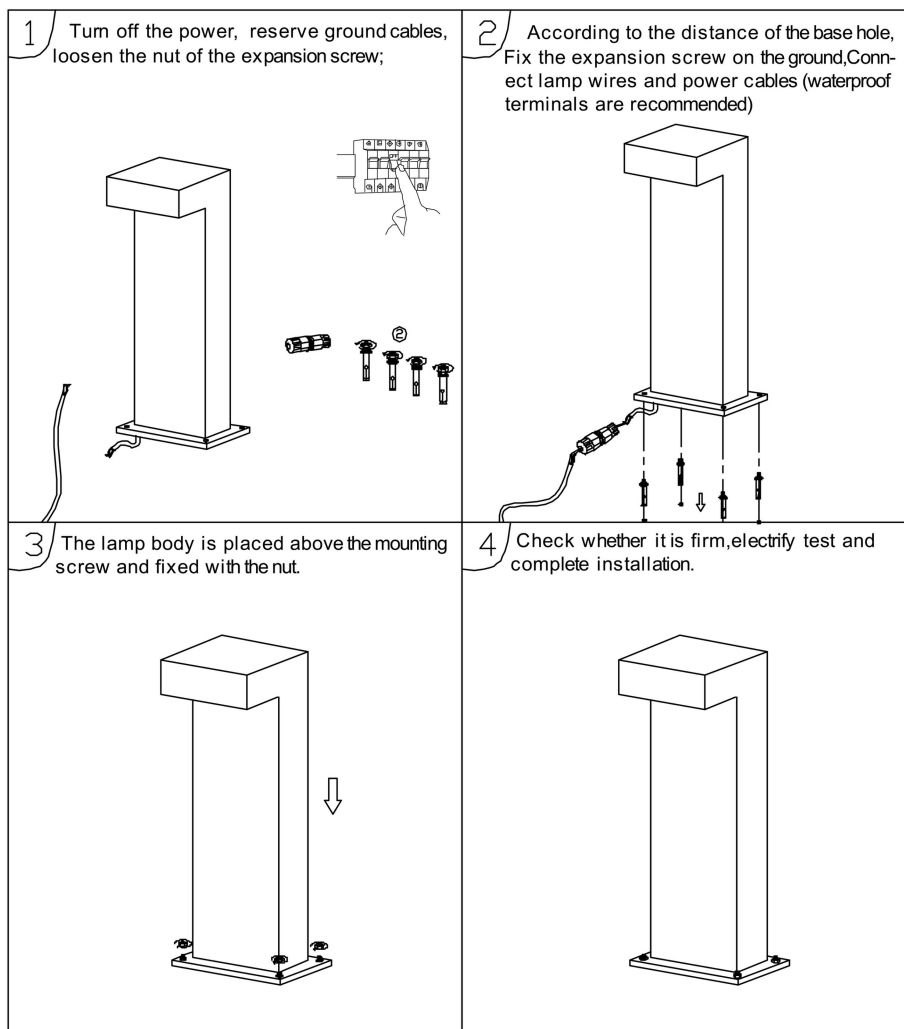

Certificates & Lifespan

Life (h)	30,000
Certificates	CB LVD EMC RoHS
Standards	ISO9001:2015

Logistical Data

Product code	Dimensions (L*W*H)	Pcs/ carton	G.W. kg	Volume CBM
HYD-L03-ES-10W	48*40*65 cm	6	...	0.12480

Installation Method

Disclaimer

Subject to change without notice. Errors and omission excepted. Always make sure to use the most recent release