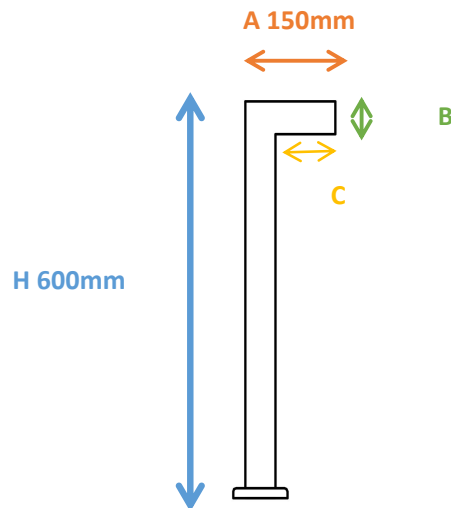

Photometrical data

Luminous flux ±10% (lm)	751 lm
Luminous efficacy	71 lm/w
Color temperature	3000K
Light color (designation)	Warm White
Color rendering index Ra	≥ 80
Standard deviation of color matching	≤ 5 SDCM
Luminous intensity/cd	440
Flickering	Flicker free
Beam angle	81 °

Dimensions & Weight

Diameter (mm)	150*50*100
Height (mm)/C	600
Product weight (g)	...

Material & Colors

Product color	Black
Housing color	Black
Body material	Aluminum
Cover material	Glass
Mercury content	0.0 mg

Application & Mounting

Ambient temperature range	-10°C~+40 °C
Temperature range at storage	-10°C~+40 °C
Type of connection	Screw terminal
Type of protection	IP65
Dimmable	No
Mounting type	Surface mounted
Mounting location	Ground/Lawn
Application environment	Outdoor
Cut size (mm)	No
LED module replaceable	Not replaceable
With light source	Yes