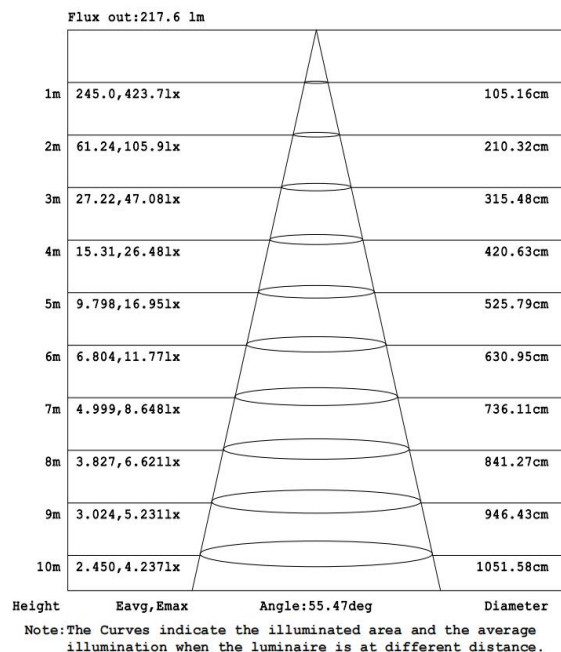

Electrical Data

Nominal wattage (W)	10W
Nominal Voltage (V)	220-240V
Mains Frequency (Hz)	50
Nominal Current (mA)	82
LED Driver Current (mA)	250
LED Driver Voltage (VDC)	28-42
LED Driver Efficiency (%)	≥83%
Power Factor λ	0.55
Total harmonic distortion (%)	...
Operating mode	Built in

Photometrical data

Luminous flux ±10% (lm)	751 lm
Luminous efficacy	71 lm/w
Color temperature	3000K
Light color (designation)	Warm White
Color rendering index Ra	≥ 80
Standard deviation of color matching	≤ 5 SDCM
Luminous intensity/cd	440
Flickering	Flicker free
Beam angle	81 °

Dimensions & Weight

Diameter (mm)	150*50*100
Height (mm)/C	600
Product weight (g)	...

Material & Colors

Product color	Black
Housing color	Black
Body material	Aluminum
Cover material	Glass
Mercury content	0.0 mg