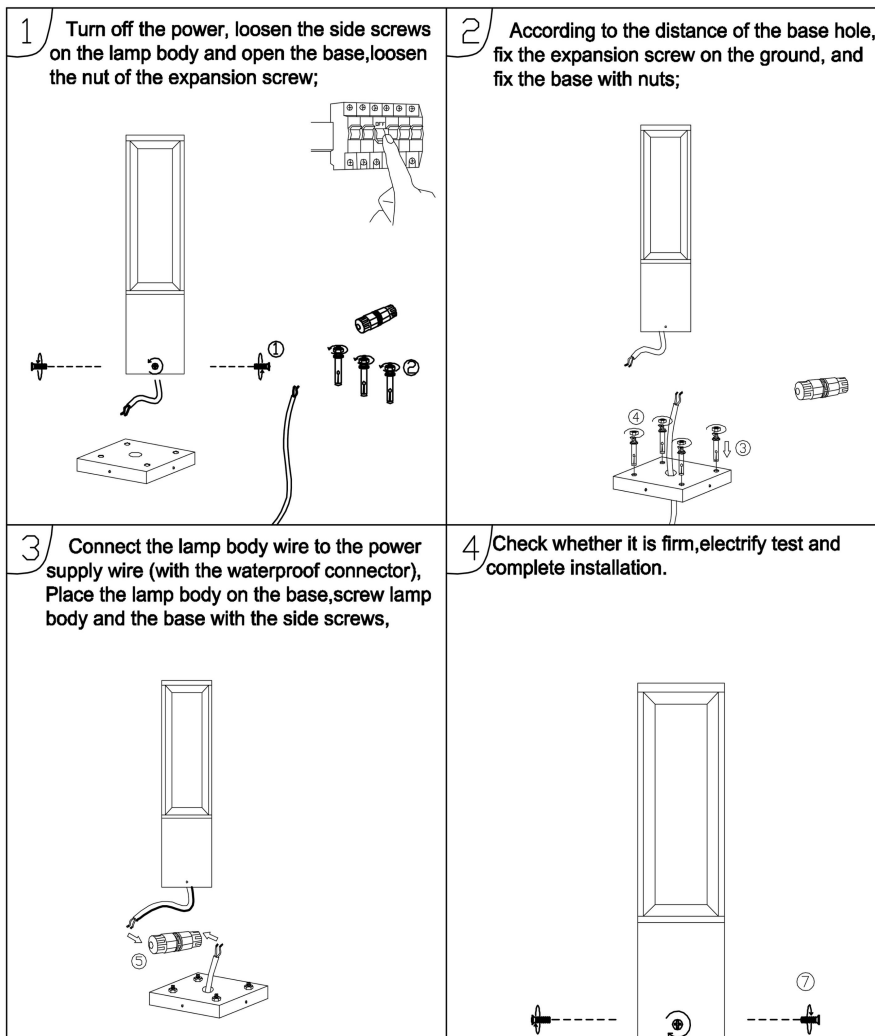

Certificates & Lifespan

Life (h)	30,000
Certificates	CB LVD EMC RoHS
Standards	ISO9001:2015

Logistical Data

Product code	Dimensions (L*W*H)	Pcs/ carton	G.W. kg	Volume CBM
HYD-L03-K10-10W	36*36*65 cm	4	...	0.08424

Installation Method

Disclaimer

Subject to change without notice. Errors and omission excepted. Always make sure to use the most recent release