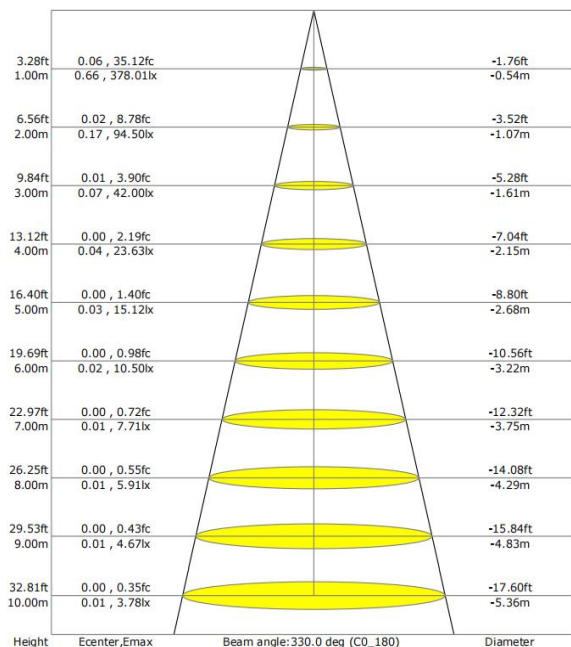

Electrical Data

Nominal wattage (W)	10W
Nominal Voltage (V)	220-240V
Mains Frequency (Hz)	50
Nominal Current (mA)	79
LED Driver Current (mA)	250
LED Driver Voltage (VDC)	28-42
LED Driver Efficiency (%)	≥83%
Power Factor λ	0.55
Total harmonic distortion (%)	...
Operating mode	Built in

Photometrical data

Luminous flux ±10% (lm)	343 lm
Luminous efficacy	33 lm/w
Color temperature	3000K
Light color (designation)	Warm White
Color rendering index Ra	≥ 80
Standard deviation of color matching	≤ 5 SDCM
Luminous intensity/cd	378
Flickering	Flicker free
Beam angle	C0-180,C90-270 : 330 ° , 157 °

Dimensions & Weight

Size (mm) / A	150
Height (mm) / C	600
Product weight (g)	...

Material & Colors

Product color	Black
Housing color	Black
Body material	Aluminum
Cover material	PC
Mercury content	0.0 mg

Application & Mounting