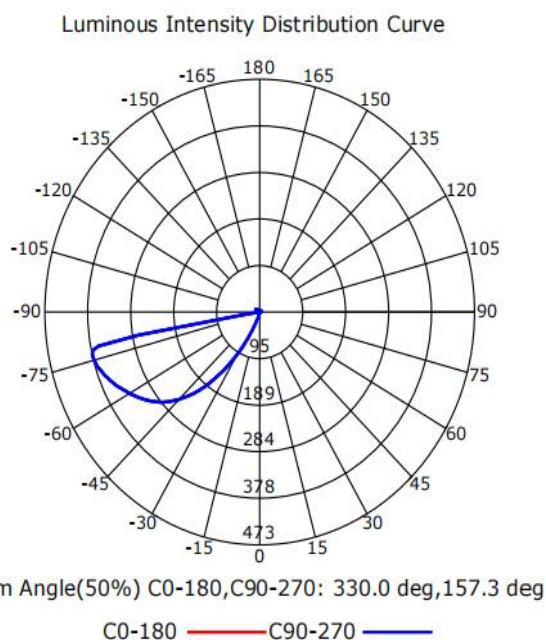

Electrical Data

Nominal wattage (W)	10W
Nominal Voltage (V)	220-240V
Mains Frequency (Hz)	50
Nominal Current (mA)	79
LED Driver Current (mA)	250
LED Driver Voltage (VDC)	28-42
LED Driver Efficiency (%)	≥83%
Power Factor λ	0.55
Total harmonic distortion (%)	...
Operating mode	Built in

Photometrical data

Luminous flux ±10% (lm)	343 lm
Luminous efficacy	33 lm/w
Color temperature	3000K
Light color (designation)	Warm White
Color rendering index Ra	≥ 80
Standard deviation of color matching	≤ 5 SDCM
Luminous intensity/cd	378
Flickering	Flicker free
Beam angle	C0-180,C90-270 : 330 ° , 157 °