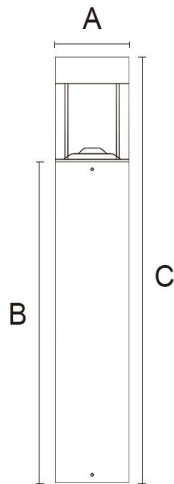

Photometrical data

Luminous flux ±10% (lm)	343 lm
Luminous efficacy	33 lm/w
Color temperature	3000K
Light color (designation)	Warm White
Color rendering index Ra	≥ 80
Standard deviation of color matching	≤ 5 SDCM
Luminous intensity/cd	378
Flickering	Flicker free
Beam angle	C0-180,C90-270 : 330 ° , 157 °

Dimensions & Weight

Size (mm) / A	150
Height (mm) / C	600
Product weight (g)	...

Material & Colors

Product color	Black
Housing color	Black
Body material	Aluminum
Cover material	PC
Mercury content	0.0 mg

Application & Mounting