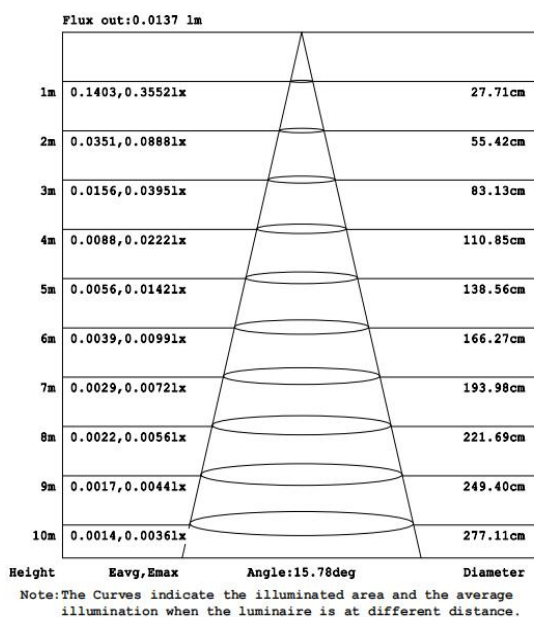

## Electrical Data

Nominal wattage (W)	5 W
Nominal Voltage (V)	220-240 V
Mains Frequency (Hz)	50/60 Hz
Nominal Current (mA)	47
LED Driver Current (mA)	120
LED Driver Voltage (VDC)	28-42V
LED Driver Efficiency (%)	83%
Power Factor $\lambda$	0.55
Total harmonic distortion (%)	...
Operating mode	Built in LED driver

## Photometrical data

Luminous flux $\pm 10\%$ (lm)	486 lm
Luminous efficacy	97 lm/w
Color temperature	3000K
Light color (designation)	Warm White
Color rendering index Ra	$\geq 80$
Standard deviation of color matching	$\leq 5$ SDCM
Luminous intensity/cd	4683
Flickering	Flicker free
Beam angle	120°

## Dimensions & Weight

Diameter (mm)	68*92
Height (mm)	81
Product weight (g)	385