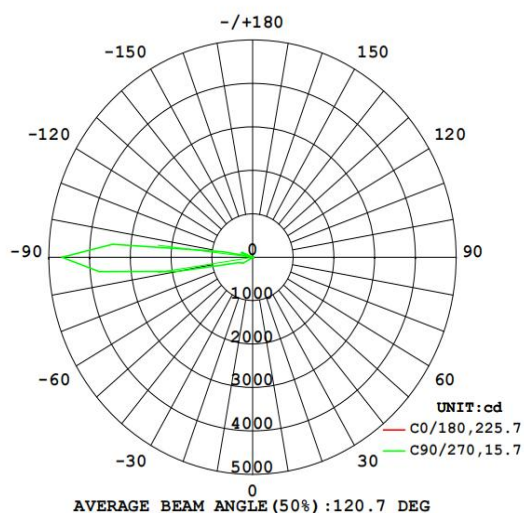

## Electrical Data

Nominal wattage (W)	5 W
Nominal Voltage (V)	220-240 V
Mains Frequency (Hz)	50/60 Hz
Nominal Current (mA)	47
LED Driver Current (mA)	120
LED Driver Voltage (VDC)	28-42V
LED Driver Efficiency (%)	83%
Power Factor $\lambda$	0.55
Total harmonic distortion (%)	...
Operating mode	Built in LED driver

## Photometrical data

Luminous flux $\pm 10\%$ (lm)	486 lm
Luminous efficacy	97 lm/w
Color temperature	3000K
Light color (designation)	Warm White
Color rendering index Ra	$\geq 80$
Standard deviation of color matching	$\leq 5$ SDCM
Luminous intensity/cd	4683
Flickering	Flicker free
Beam angle	120°

## Dimensions & Weight

Diameter (mm)	68*92
Height (mm)	81
Product weight (g)	385