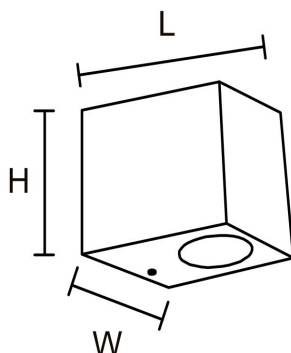

## Photometrical data

Luminous flux $\pm 10\%$ (lm)	486 lm
Luminous efficacy	97 lm/w
Color temperature	3000K
Light color (designation)	Warm White
Color rendering index Ra	$\geq 80$
Standard deviation of color matching	$\leq 5$ SDCM
Luminous intensity/cd	4683
Flickering	Flicker free
Beam angle	120°

## Dimensions & Weight

Diameter (mm)	68*92
Height (mm)	81
Product weight (g)	385