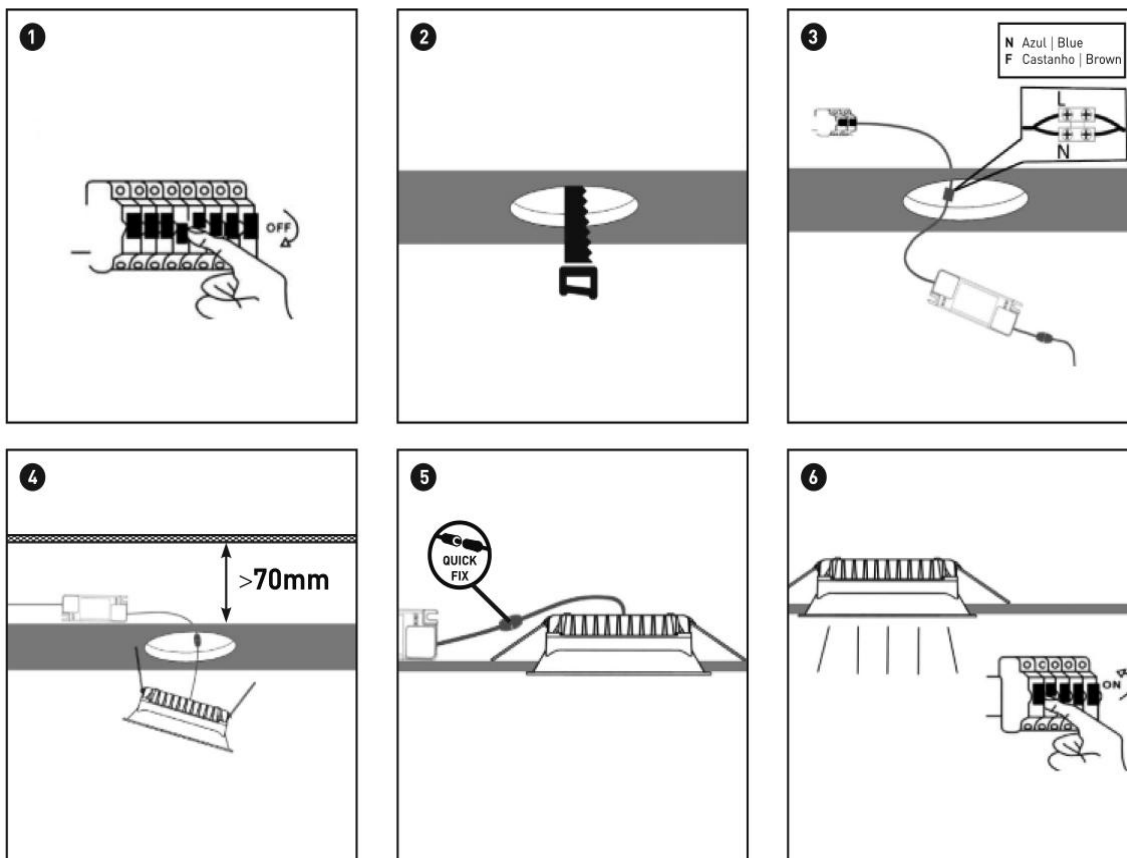

Certificates & Lifespan

Life (h)	50,000
Certificates	CB / CE / LVD / RoHS
Standards	ISO9001:2015

Logistical Data

Product code	Dimensions (L*W*H)	Pcs/ carton	G.W. kg	Volume CBM
HYD-227R-9W	67*32*37.5 cm	50	...	0.08040 m³

Installation Method

Disclaimer

Subject to change without notice. Errors and omission excepted.
Always make sure to use the most recent release.