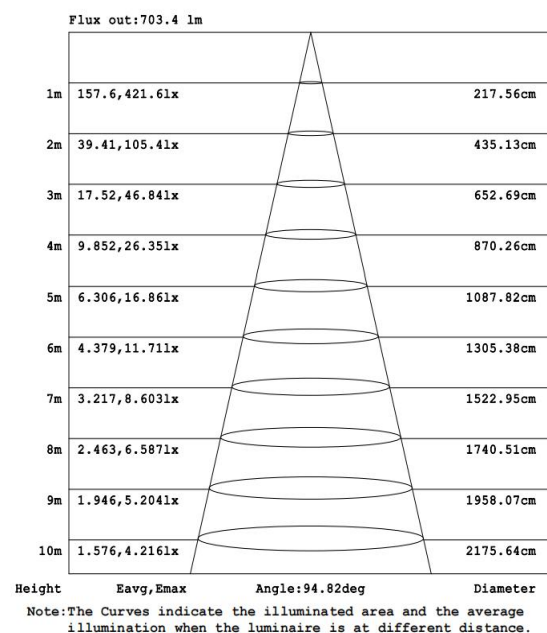

## Photometrical data

Luminous flux $\pm 10\%$ (lm)	943 lm
Luminous efficacy	103 lm/W
Color temperature	6500K
Light color (designation)	Cold White
Color rendering index Ra	$\geq 80$
Standard deviation of color matching	$\leq 5$ SDCM
Luminous intensity	417 cd
Flickering	Flicker free
Beam angle	98 °

## Dimensions & Weight

Diameter (mm)	120
Height (mm)	50
Product weight (g)	...