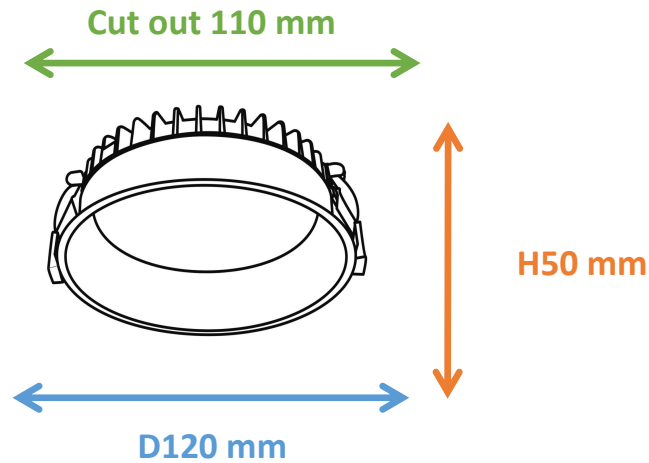

## Electrical Data

Nominal wattage (W)	9W
Nominal Voltage (V)	220-240V
Mains Frequency (Hz)	50-60Hz
Nominal Current (mA)	80
LED Driver Current (mA)	300
LED Driver Voltage (V)	30-42
LED Driver Efficiency (%)	83%
Power factor $\lambda$	0.5C
Total harmonic distortion (%)	...
Operating mode	External LED driver

## Photometrical data

Luminous flux $\pm 10\%$ (lm)	943 lm
Luminous efficacy	103 lm/W
Color temperature	6500K
Light color (designation)	Cold White
Color rendering index Ra	$\geq 80$
Standard deviation of color matching	$\leq 5$ SDCM
Luminous intensity	417 cd
Flickering	Flicker free
Beam angle	98 °

## Dimensions & Weight

Diameter (mm)	120
Height (mm)	50
Product weight (g)	...