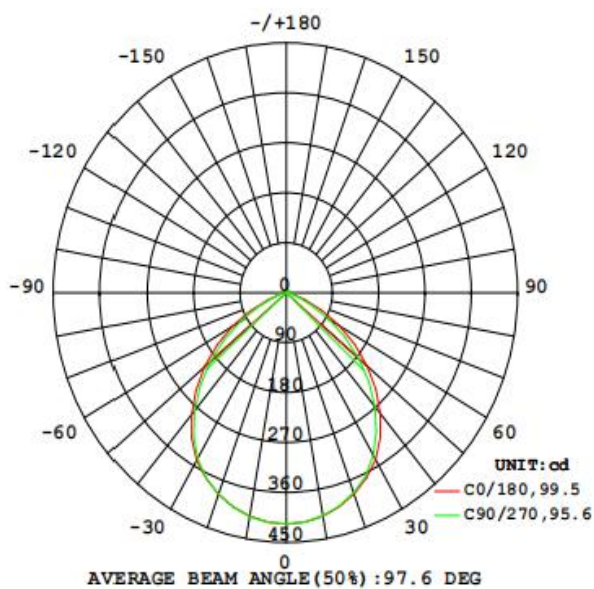

## Photometrical data

Luminous flux $\pm 10\%$ (lm)	943 lm
Luminous efficacy	103 lm/W
Color temperature	6500K
Light color (designation)	Cold White
Color rendering index Ra	$\geq 80$
Standard deviation of color matching	$\leq 5$ SDCM
Luminous intensity	417 cd
Flickering	Flicker free
Beam angle	98 °

## Dimensions & Weight

Diameter (mm)	120
Height (mm)	50
Product weight (g)	...