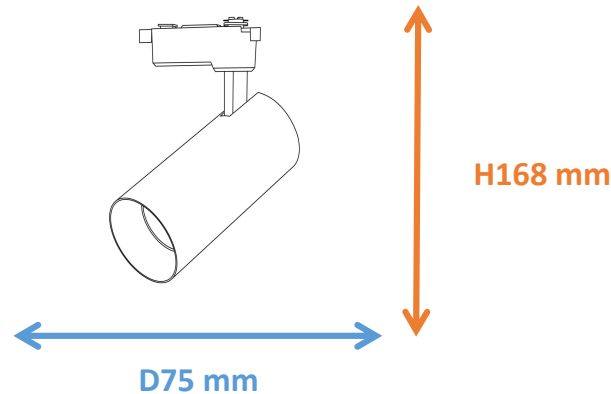

## Photometrical data

Luminous flux ±10% (lm)	1929 lm
Luminous efficacy	71 lm/w
Color temperature	<b>3000K</b>
Light color (designation)	Warm White
Color rendering index Ra	≥80
Standard deviation of color matching	≤5 SDCM
Luminous intensity/cd	8665
Flickering	Flicker free
Beam angle	25 °

## Dimensions & Weight

Diameter (mm)	75
Height (mm)	168
Product weight (g)	...