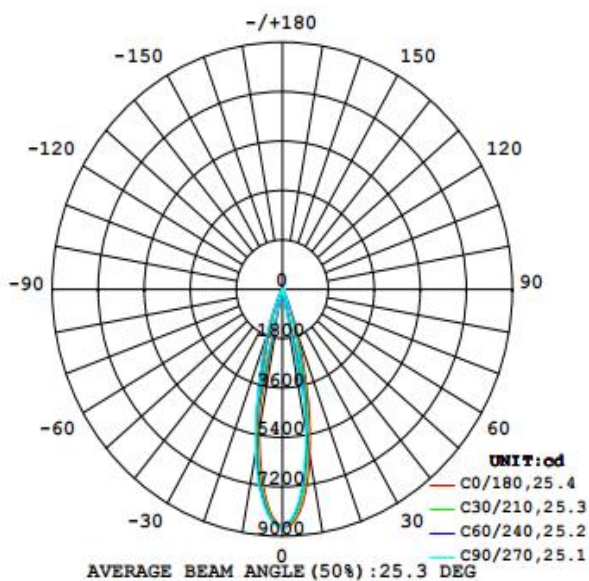

## Photometrical data

Luminous flux ±10% (lm)	1929 lm
Luminous efficacy	71 lm/w
Color temperature	<b>3000K</b>
Light color (designation)	Warm White
Color rendering index Ra	≥80
Standard deviation of color matching	≤5 SDCM
Luminous intensity/cd	8665
Flickering	Flicker free
Beam angle	25 °

## Dimensions & Weight

Diameter (mm)	75
Height (mm)	168
Product weight (g)	...