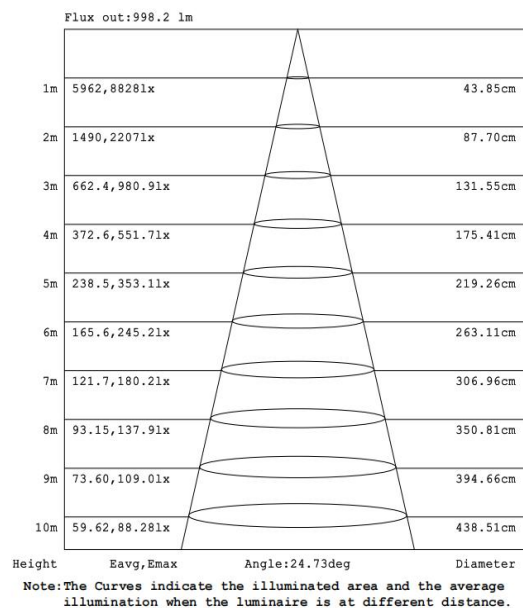

## Photometrical data

Luminous flux ±10% (lm)	1929 lm
Luminous efficacy	71 lm/w
Color temperature	<b>3000K</b>
Light color (designation)	Warm White
Color rendering index Ra	≥80
Standard deviation of color matching	≤5 SDCM
Luminous intensity/cd	8665
Flickering	Flicker free
Beam angle	25 °

## Dimensions & Weight

Diameter (mm)	75
Height (mm)	168
Product weight (g)	...