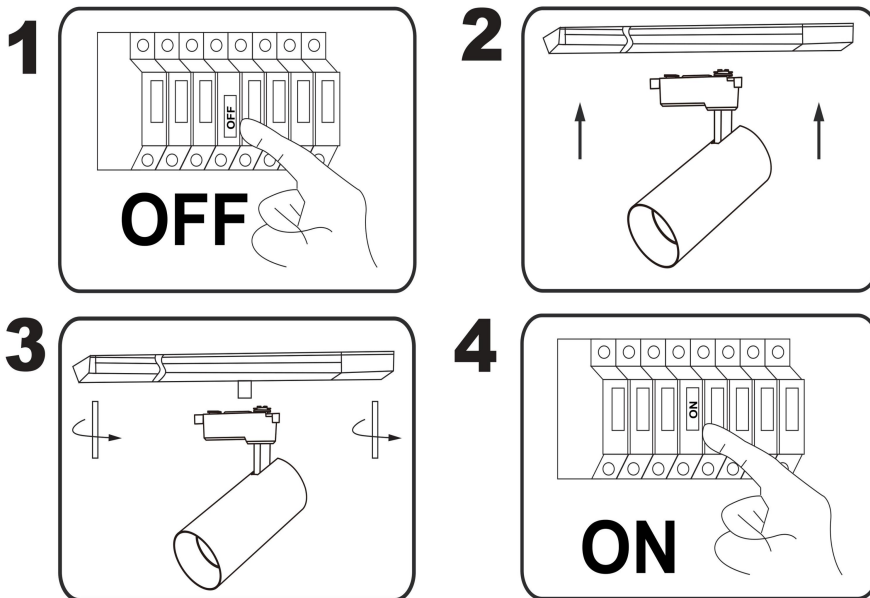

Certificates & Lifespan

Life (h)	20,000
Certificates	CB LVD EMC RoHS
Standards	ISO9001:2015

Logistical Data

Product code	Dimensions (L*W*H)	Pcs/ carton	G.W. kg	Volume CBM
HYD-610-30W	41*30.5*47.5 cm	30	...	0.05940

Installation Method

Disclaimer

Subject to change without notice. Errors and omission excepted. Always make sure to use the most recent release