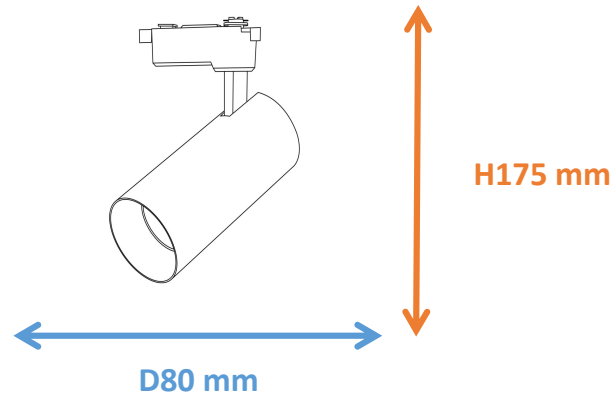

## Photometrical data

Luminous flux ±10% (lm)	2506 lm
Luminous efficacy	79 lm/w
Color temperature	<b>3000K</b>
Light color (designation)	Warm White
Color rendering index Ra	≥80
Standard deviation of color matching	≤5 SDCM
Luminous intensity/cd	11939
Flickering	Flicker free
Beam angle	25 °

## Dimensions & Weight

Diameter (mm)	80
Height (mm)	175
Product weight (g)	...