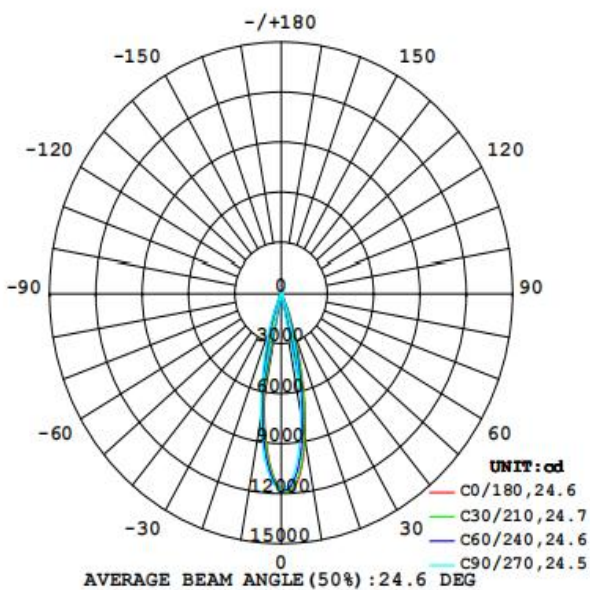

## Photometrical data

Luminous flux ±10% (lm)	2506 lm
Luminous efficacy	79 lm/w
Color temperature	<b>3000K</b>
Light color (designation)	Warm White
Color rendering index Ra	≥80
Standard deviation of color matching	≤5 SDCM
Luminous intensity/cd	11939
Flickering	Flicker free
Beam angle	25 °

## Dimensions & Weight

Diameter (mm)	80
Height (mm)	175
Product weight (g)	...