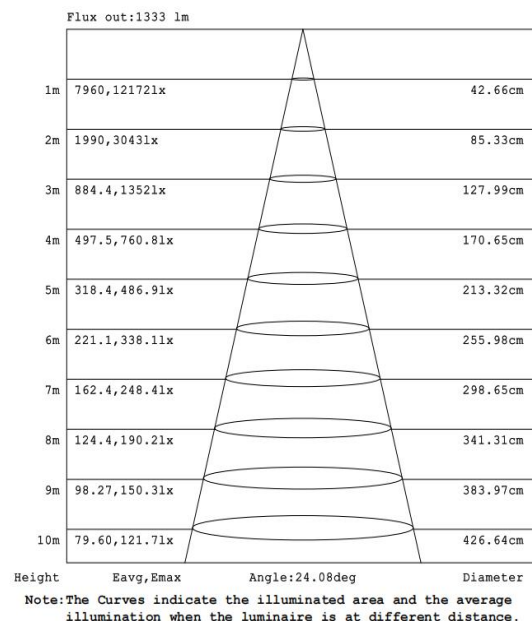

## Electrical Data

Nominal wattage (W)	<b>35W</b>
Nominal Voltage (V)	220-240 V
Mains Frequency (Hz)	50
Nominal Current (mA)	140
LED Driver Current (mA)	135mA±5%
LED Driver Voltage (Vdc)	222 Vdc
LED Driver Efficiency (%)	93%
Power Factor λ	0.9
Total harmonic distortion (%)	...
Operating mode	External LED driver

## Photometrical data

Luminous flux ±10% (lm)	2506 lm
Luminous efficacy	79 lm/w
Color temperature	<b>3000K</b>
Light color (designation)	Warm White
Color rendering index Ra	≥80
Standard deviation of color matching	≤5 SDCM
Luminous intensity/cd	11939
Flickering	Flicker free
Beam angle	25 °

## Dimensions & Weight

Diameter (mm)	80
Height (mm)	175
Product weight (g)	...